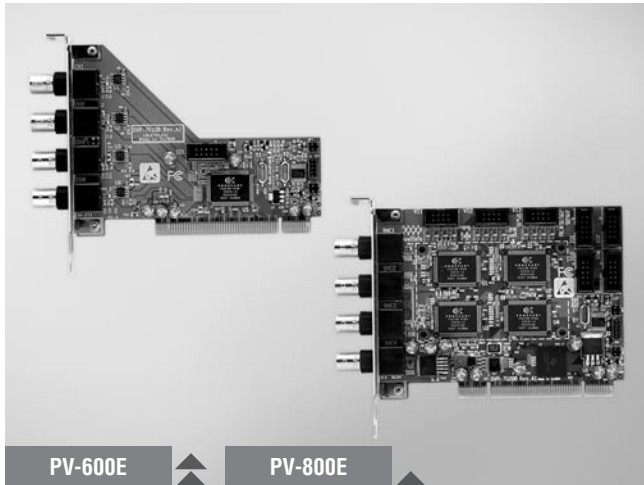

## 4-ch MPEG-4 Video Capture Card with PowerView

## 16-ch MPEG-4 Video Capture Card with PowerView

### Features

- 4 or 16 channel composite inputs with MPEG-4 compression
- Able to mix PV-600E with PV-800E card stacks for up to 24 channels per PC
- 30/25 fps (NTSC/PAL) or 120/100 fps (NTSC/PAL) at D1 resolution for recording and display
- Conexant fusion 878A video capture chips on board
- Support ADAM-4055 8DI/8DO Module
- Bundled with PowerView 6000 advanced surveillance software
- Supports Watchdog function

### Introduction

The PV-600E and PV-800E digital video surveillance kits are MPEG-4 compression, PCI-bus video capture cards. With the use of PowerView 6000 surveillance software, PV-600E and PV-800E can provide 4-channel and 16-channel video monitoring capability at D1 resolution for recording and display. For large-scale application, users can mix PV-600E with PV-800E card stacks for up to 24 channels per PC. PowerView 6000 software provides integrated digital recording, network monitoring, video backup, alarm notification and security control.