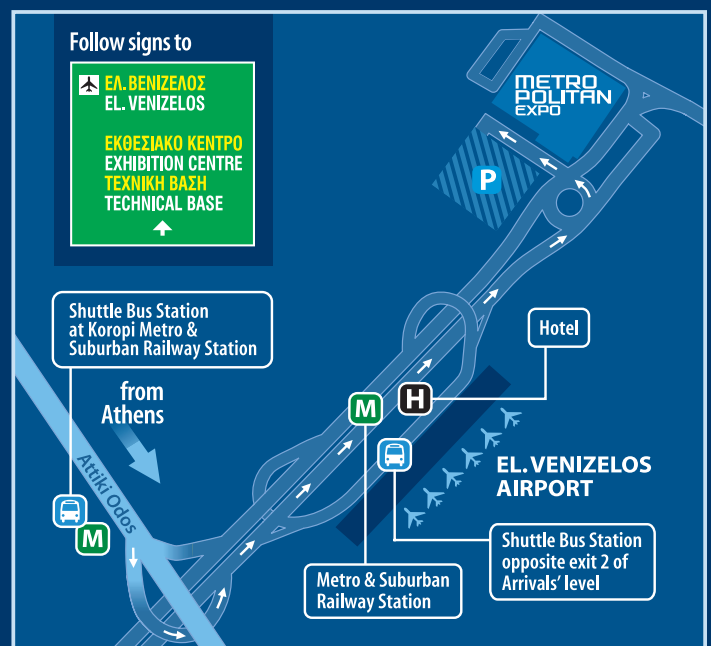

Join us at Posidonia
Hall 3 - Stand 3.533

▼ PLEASE COMPLETE THIS IN BLOCK CAPITALS AND PRESENT THIS TICKET AT THE EXHIBITION FOR FREE ADMISSION

FULL NAME

POSITION

COMPANY OR ORGANISATION

NATURE OF BUSINESS

ADDRESS

CITY/COUNTRY

E-MAIL

FOR EASY ACCESS: BY PUBLIC TRANSPORT Metro (Line 3 - blue line, stop at Airport).

Suburban Railway (Line Neratziotissa / Doukissis Plakentias / Airport).

Buses (X93 from Kifissos Intercity Bus Station - X95 from Syntagma Square - X96 from Piraeus - X97 from Elliniko).

By car (Attiki Odos Expressway, direction Airport). Signage on the Attiki Odos Expressway leads to the exhibition centre.

Shuttle bus service: All day (every 30 min) from Exit 2 at the Arrivals' level of the Athens Airport to Posidonia 2024.