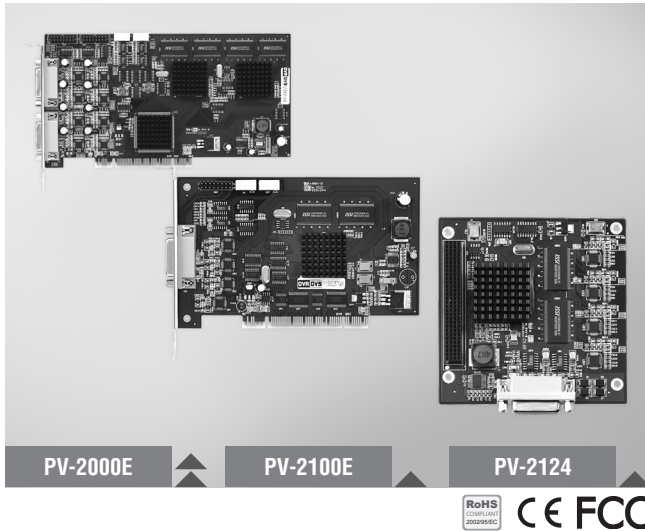

# PV-2000E PV-2100E PV-2124

4-ch Real-time H.264 Video Capture Card  
with PowerView

8-ch Real-time H.264 Video Capture Card  
with PowerView

4-ch Real-time PCI-104 H.264 Video Capture  
Module with PowerView

## Features

- 4 or 8 channel composite inputs with H.264 compression
- Able to mix PV-2000E with PV-2100E card stacks for up to 32-ch per PC
- 120/100 fps (NTSC/PAL) or 240/200 fps (NTSC/PAL) at D1 resolution for recording and display
- Supports ADAM-4055 8DI/8DO modules
- Bundled with PowerView 6000 advanced surveillance software

## Introduction

PV-2000E, PV-2100E and PV-2124 uses the most advanced digital video compression technologies. It is the best choice for the highest picture quality and full-motion video performance. The PV-2000E, PV-2100E and PV-2124 are the application-ready digital video surveillance cards with PowerView application software that delivers high expansion and integration capabilities and a user friendly interface. PowerView 6000 software provides integrated digital recording, network monitoring, video backup, alarm notification and security control.

### Video

- **Video Standard** Composite for NTSC/PAL
- **Video Input** 4 CH (PV-2000E, PV-2124) or 8 CH (PV-2100E)
- **Resolution** 352 x 240, 704 x 240 and 704 x 480 (NTSC)  
352 x 288, 704 x 288 and 704 x 576 (PAL)
- **Max Recording Rate** 120/100 fps or 240/200 fps (NTSC/PAL) @ CIF for all channels\*
- **Display Rate** 120/100 fps or 240/200 fps (NTSC/PAL) @ CIF for all channels\*
- **Video Compression** H.264 Hardware Compression